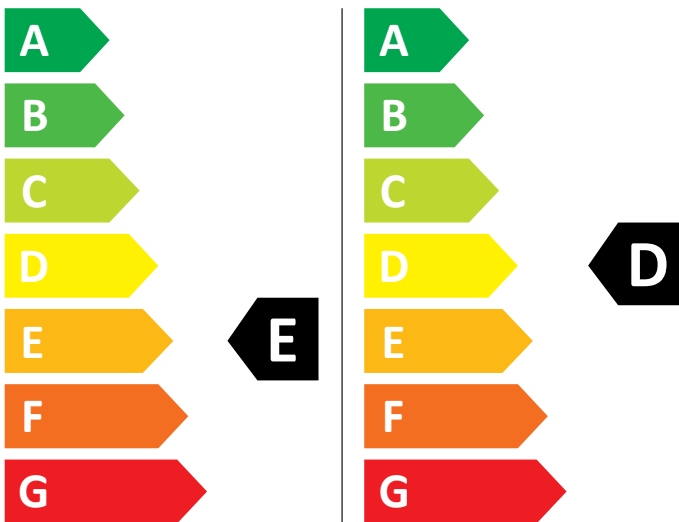

ENERG

Kernau

KFWD 8642

377 kWh / 100

73 kWh / 100

6,0 kg

8,0 kg

90 L